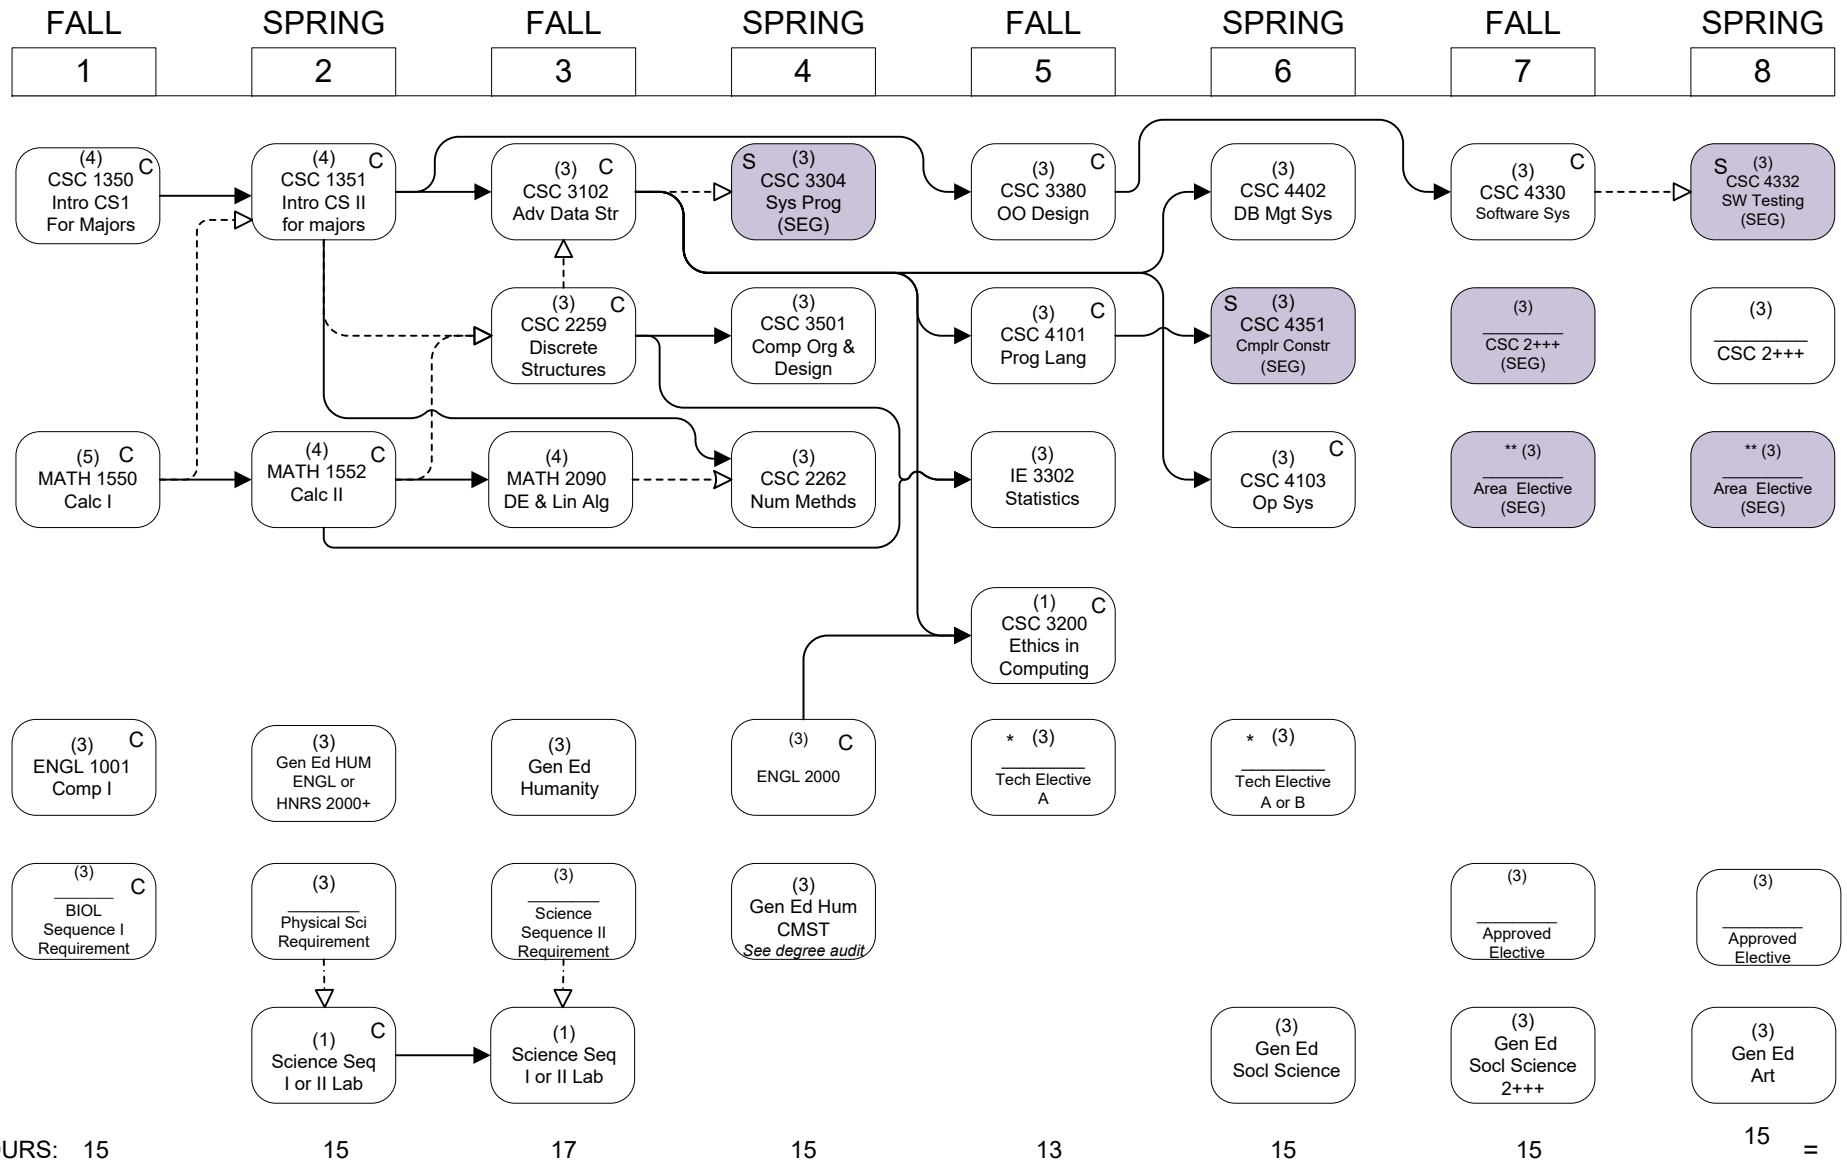

COMPUTER SCIENCE

Software Engineering (CSC SEG)

Software Engineering (CSC SEG)

→ Credit required

- - - - -> Credit or registration required

- - - - -> Two hours of science lab is required and may be with the science sequence chosen

FLOWCHART LEGEND

C Grade of "C" or better required BEFORE enrolling in next course in the sequence.

Gen Ed General Education; see 2023-2024 General Catalog

OFFICE: 3325 Patrick F. Taylor Hall

* See CSC & E Division for approved list and substitutions; in general, Group A: STEM++ 2000 level and above; Group B: AVATAR DM Art-track electives

** Pre-approved concentration area electives: CSC 4243, 4263, 4356, 4357, 4360, 4362, 4370, 4444, 4501, 4562, 4585, 4610, 4740, 4762, 4890; EE 4859; IE 4461; ISDS (MAX 6 HRS.) 4111, 4112, 4113, 4120, 4125, 4141; other electives subject to approval

SOFTWARE ENGINEERING CONCENTRATION (18 HRS)

Rev. 1/25/2023